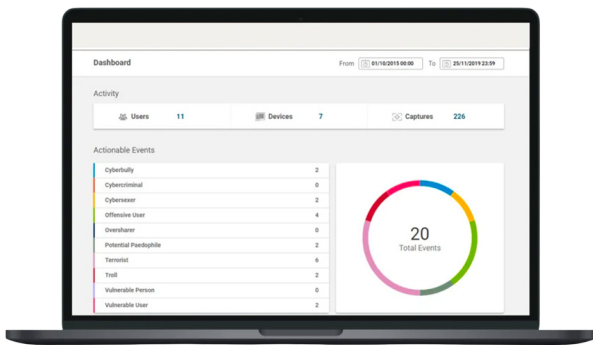

Linewize Monitor Cloud Scan module

Ensures images in your school's cloud are safe, legal and compliant.

About the **Cloud Scan module**

Linewize Monitor's Cloud Scan module is an AI detection tool that keeps a school's cloud storage free from harmful, illegal or non compliant imagery.

How it works

The Cloud Scan module scans the school's cloud storage every 24 hours, and makes any image considered to be a risk, immediately inaccessible.

Risk images are categorized and a designated school staff member is immediately alerted and given a choice of response options.

Designated staff can make informed decisions on what to do next, including quarantining, deleting or releasing the image for viewing.

Cloud Scan module features & benefits

✓ **Legal compliance:**

Ensures compliance with legal requirements in the Children's Internet Protection Act (CIPA), relating to access through computers to visual depictions that are obscene, child pornography, or harmful to minors, by immediately removing such images from access.

Clear insights and data-driven support enables designated staff to make informed decisions without further investigation.

Get in touch

If you would like to find out more about Linewize Monitor's Cloud Scan module, arrange a demo or ask any questions, please get in touch with our team of experts. We'd be delighted to help.