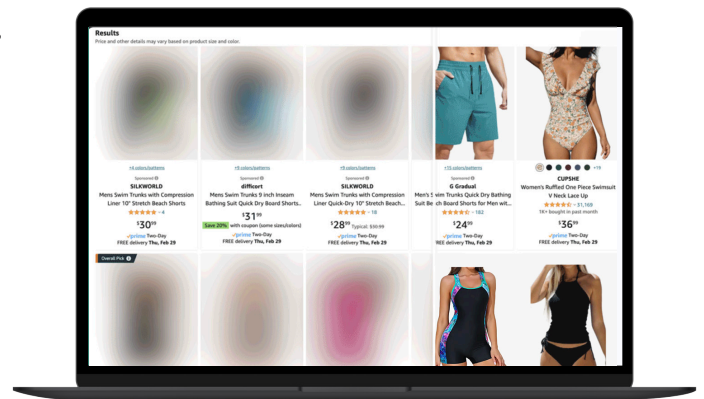

Linewize School Manager Content-aware Module - Image Blurring

Prevent students from viewing harmful or inappropriate images in real time
- on any website or search engine.

About the School Manager Content-aware Module

Reinforce your School Manager filter with real-time features to support a safer online browsing experience for all.

Linewize's School Manager filter now comes with an optional Content-aware Module.

The Content-aware Module provides an added level of granularity to support learning and keep students safer than ever before.

Image Blurring is the first release within the Content-aware Module, and focuses on imagery. Rather than filtering by URL, Image Blurring assesses the imagery on each individual page, allowing some pages through while blocking or imposing restrictions on others.