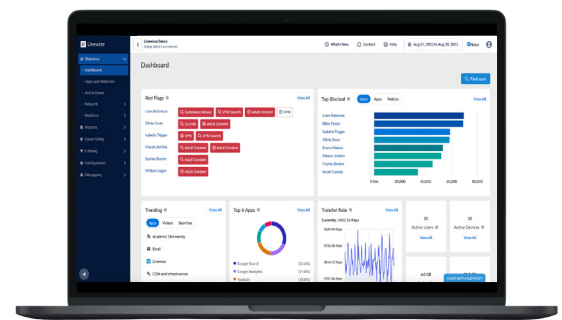

Linewize School Manager

Harness the power of affordable, borderless, hybrid filtering.

About School Manager

Harness the power of affordable, borderless, hybrid filtering.

School Manager provides real-time protection against harmful content, cyber threats and distraction, ensuring a safe and secure digital environment for students.

Highlights

- ✓ **No more feature gaps**
Say goodbye to the feature gaps created by cloud-only filtering.
- ✓ **Hybrid filtering - the best of cloud and on-premise, combined**
Linewize School Manager gives IT leaders the best of both cloud and on-premise filtering with no compromises.
- ✓ **Highest standards in student data privacy**
School Manager maintains the highest levels of student data privacy with no less than three iKeepSafe certifications.

“We were looking for a replacement for our existing content filter solution, and after much research we settled on Linewize. It is easy to administer, reporting is much easier to understand and the dashboard is clean and easy to navigate.”