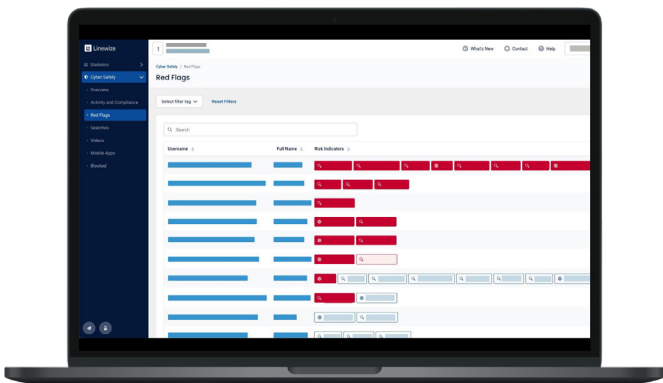

Linewize School Manager

Harness the power of affordable, borderless, hybrid filtering.

About School Manager

Harness the power of affordable, borderless, hybrid filtering.

School Manager provides real-time protection against harmful content, cyber threats and distraction, ensuring a safe and secure digital environment for students.

Highlights

- ✓ **No more feature gaps**
Say goodbye to the feature gaps created by cloud-only filtering.
- ✓ **Hybrid filtering - the best of cloud and on-premise, combined**
Linewize School Manager gives IT leaders the best of both cloud and on-premise filtering with no compromises.
- ✓ **Highest standards in student data privacy**
School Manager maintains the highest levels of student data privacy with no less than three iKeepSafe certifications.

“We were looking for a replacement for our existing content filter solution, and after much research we settled on Linewize. It is easy to administer, reporting is much easier to understand and the dashboard is clean and easy to navigate.”

Pascagoula-Gautier School District

School Manager features & benefits

Improve both security and simplicity:

- ✓ **No more certificates and proxies**
Linewize filtering clients can view and control full path URLs, (not just DNS traffic), directly at the browser level, eliminating the need to proxy or tunnel traffic to a third party server.
- ✓ **Get your inline appliance back**
With no need to proxy traffic on managed devices, your Linewize inline appliance only makes decisions for unmanaged devices. This leaves a light touch on network traffic for more efficient scalability.
- ✓ **Better organize data**
Organize data and create easily digestible graphs. Quickly view most blocked apps and sites, emerging trends in user activity, bandwidth utilization, red flag data and more.