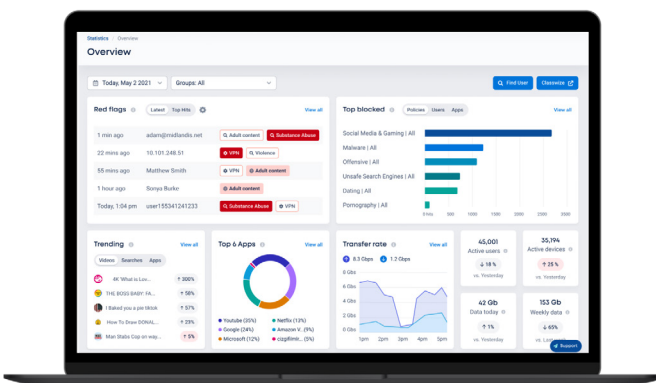

School Manager features & benefits

*harnessing the power
of connection*

Faster, more relevant reporting:

- ✓ **Flexible reporting**
Create, generate and schedule reports for school administrators. Reports can be as detailed or simple as needed.
- ✓ **The right reports for the right users**
Tailor reports to an individual's role in your school or district. From website history reports for principals to packet-level reporting for network admins.
- ✓ **Reduce false positives**
Receive cybersafety and self-harm reports directly in your inbox, without the worry of being inundated with false positives.