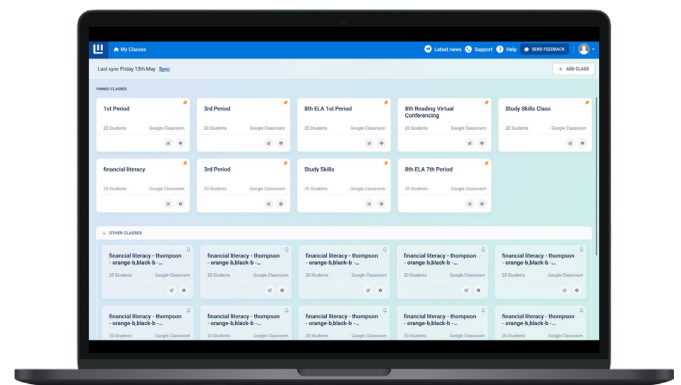

School Manager features & benefits

*harnessing the power
of connection*

Faster, more relevant reporting:

- ✓ **Flexible reporting**
Create, generate and schedule reports for school administrators. Reports can be as detailed or simple as needed.
- ✓ **The right reports for the right users**
Tailor reports to an individual's role in your school or district. From website history reports for principals to packet-level reporting for network admins.
- ✓ **Reduce false positives**
Receive cybersafety and self-harm reports directly in your inbox, without the worry of being inundated with false positives.

Maintain compliance:

- ✓ **SSL inspection and decryption**
Filter SSL sites and off-network with the option of deep packet inspection on Windows, Mac and iOS.
- ✓ **Native directory integration**
Use across G-suite, Azure, Localized AD and LDAP.
- ✓ **Sync with local and/or cloud-based directory services**
Integrate with your WIFI network and domain controllers and connect to your local and cloud directory service.
- ✓ **iKeepSafe**
Lock in compliance with CSPC, COPPA, and FERPA.